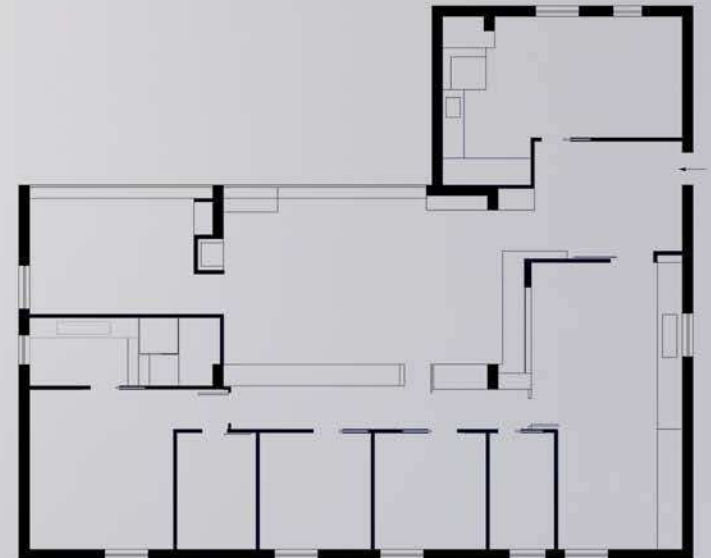

LOFT IN SICILY

TIPE	Residential Private apartment
Location	Sicily
Status	Built
Year	2011
Provided services	Concept Architecture Interior design