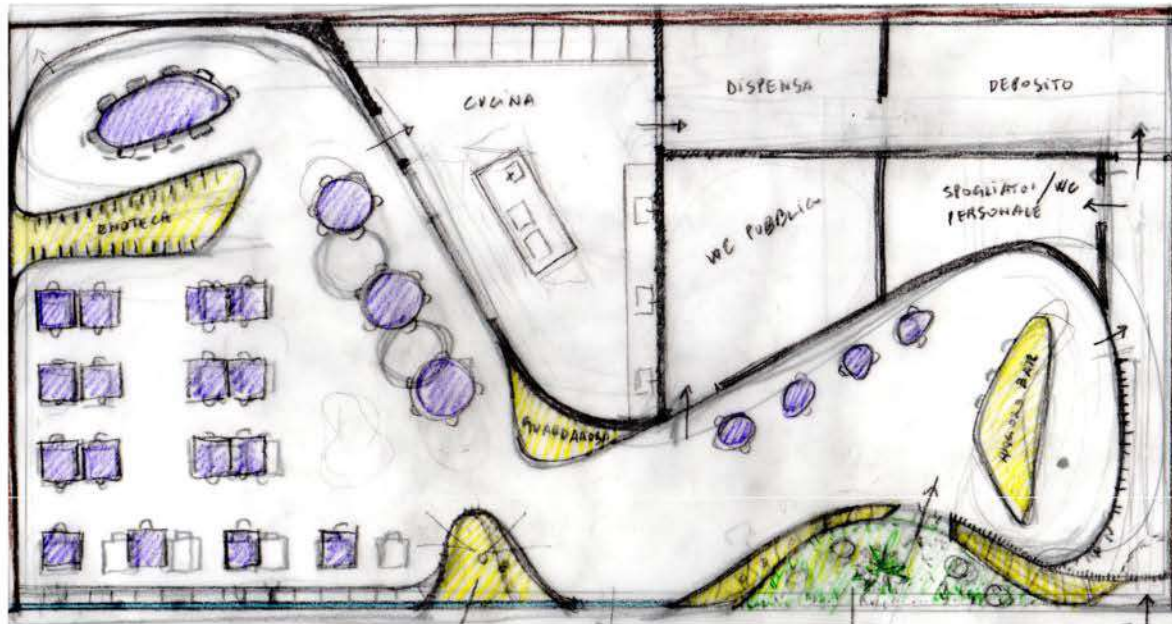

WINE CELLAR BAGLIO DONNA FRANCA

WINE CELLAR BAGLIO DONNA FRANCA

WINE CELLAR BAGLIO DONNA FRANCA

VOGA GARDEN RESTAURANT

| | |
|-------------------|--|
| Type | Restaurant |
| Location | Palermo, Italy |
| Status | Built |
| Year | 2025 |
| Provided services | Concept Architecture Interior design |

VOGA GARDEN RESTAURANT

VOGA GARDEN RESTAURANT

VOGA GARDEN RESTAURANT

VOGA GARDEN RESTAURANT

DUBAI RESTAURANT

| | |
|-------------------|-------------------------|
| TIPE | Commercial Restaurant |
| Location | Dubai |
| Status | Project |
| Year | 2015 |
| Provided services | Concept Interior design |