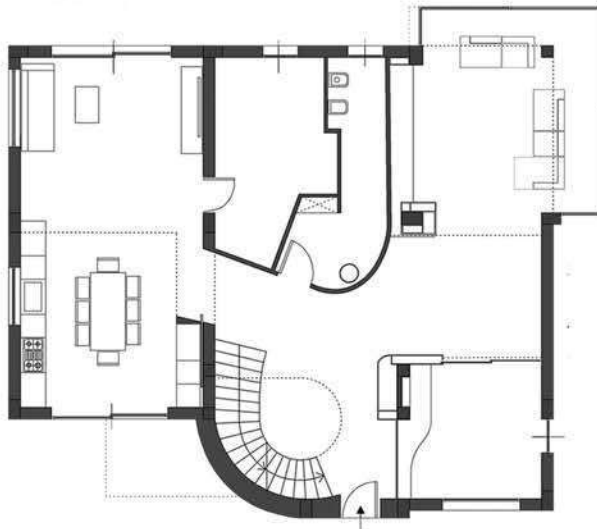

GREEN VIEW HOUSE

GREEN VIEW HOUSE

GREEN VIEW HOUSE

2C HOUSE

| | |
|-------------------|--|
| TIPE | Residential Private villa |
| Location | Sicily |
| Status | Built |
| Year | 2012 |
| Provided services | Concept Architecture Interior design |

GROUND FLOOR

FIRST FLOOR

2C HOUSE

2C HOUSE

2C HOUSE

2C HOUSE

2C HOUSE

2C HOUSE