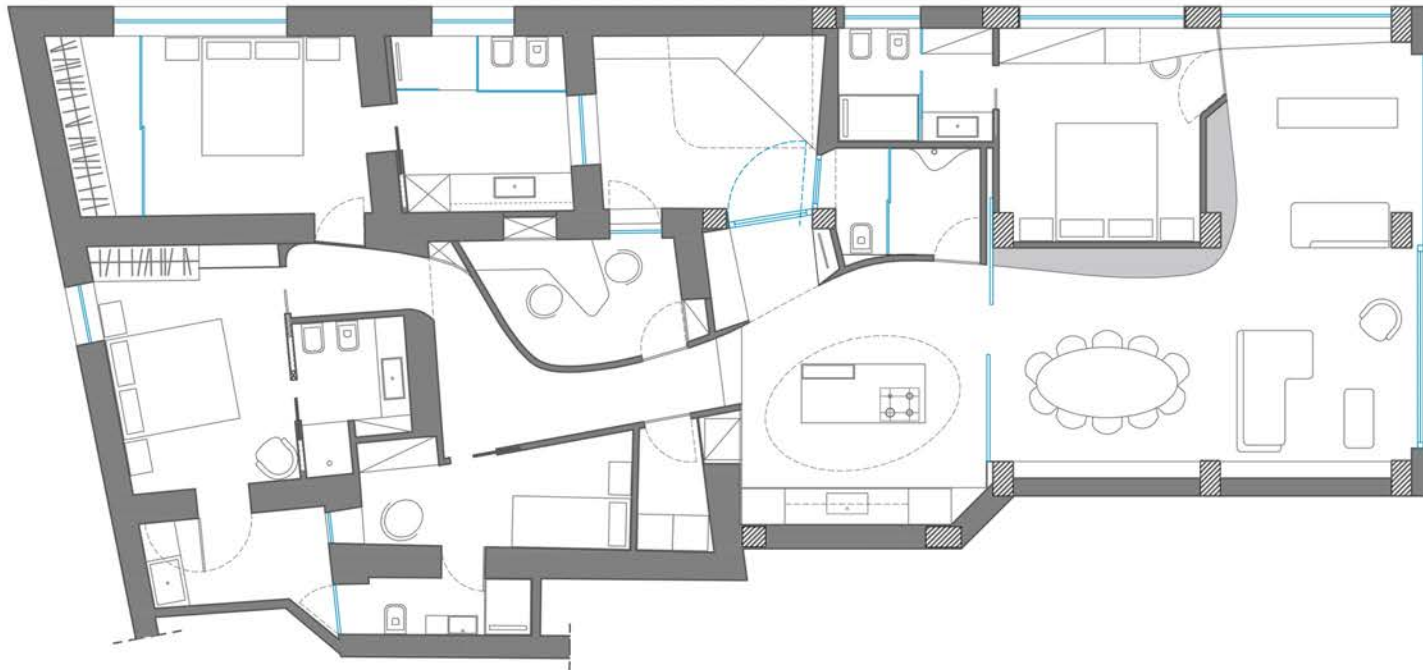

Year 2018

Provide services Concept
Architecture
Interior design

RC HOUSE

SD HOUSE

| | |
|-------------------|--|
| TIPE | Residential Private apartment |
| Location | Sicily |
| Status | Built |
| Year | 2016 |
| Provided services | Concept Architecture Interior design |

VG HOUSE

| | |
|----------|------------------------------|
| TIPE | Residential Private house |
| Location | Sicily |
| Status | Under construction |
| Year | 2020 |
| Provide | Concept Interior design |