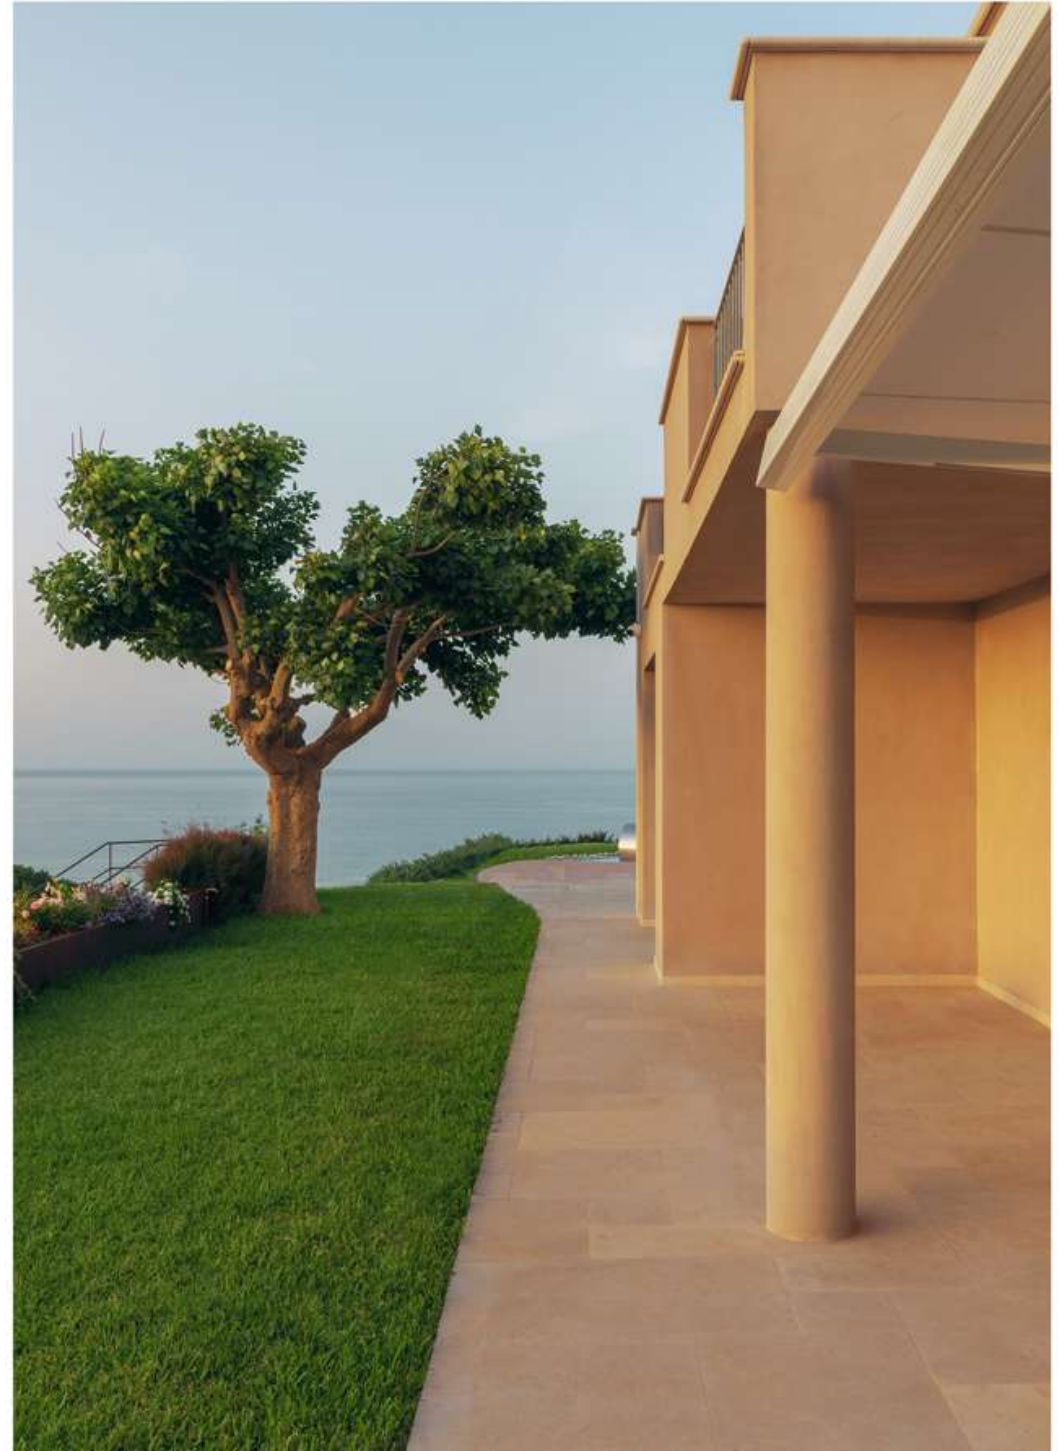

SELINUS HOUSE