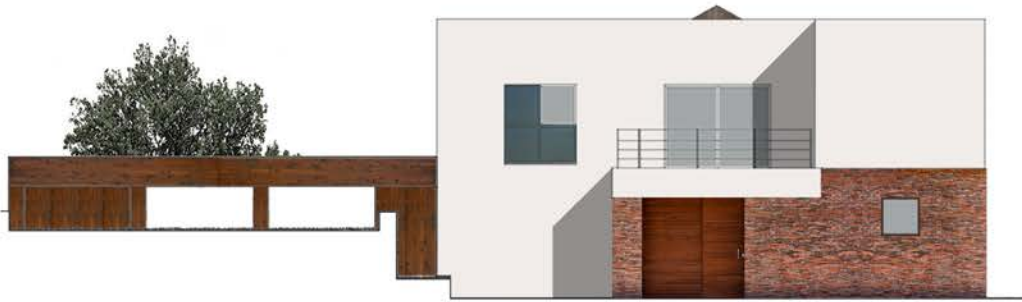

COURTYARD HOUSE OF STONE