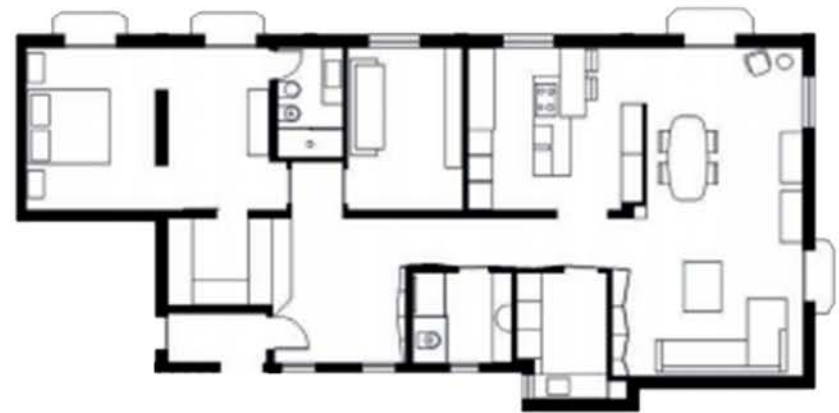

Year 2018

Provide services Concept
Architecture
Interior design

RC HOUSE

SD HOUSE

| | |
|-------------------|--|
| TIPE | Residential Private apartment |
| Location | Sicily |
| Status | Built |
| Year | 2016 |
| Provided services | Concept Architecture Interior design |