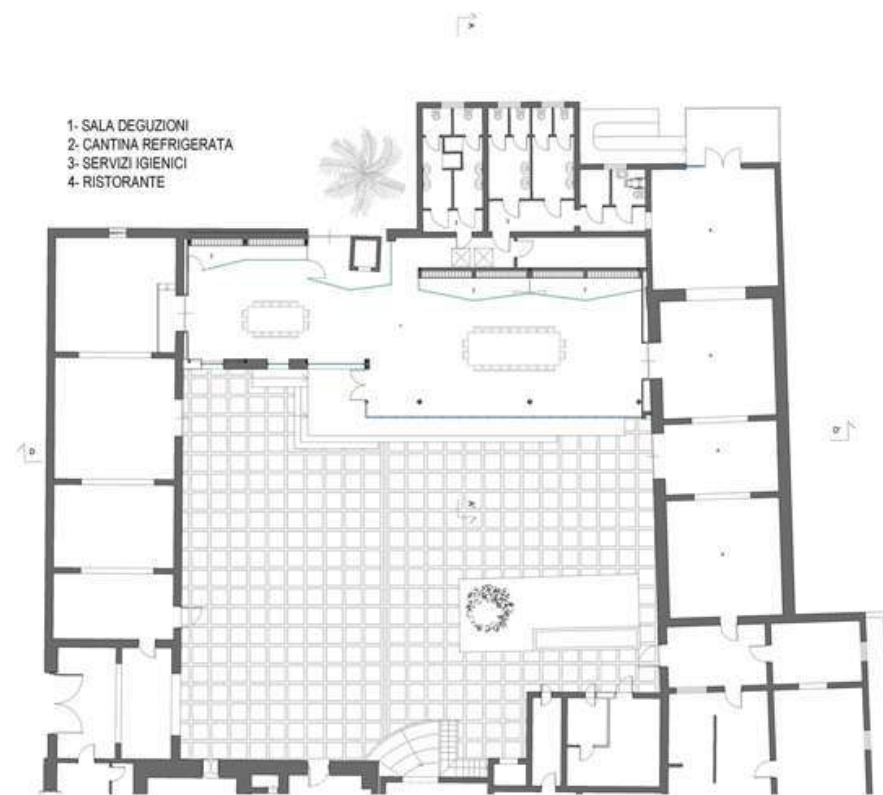

Sezione A-A'

Sezione B-B'

Pianta progetto

Pianta controsoffitto sale ristorazione

MARINE GOLD RESTAURANT

MARINE GOLD RESTAURANT

MARINE GOLD RESTAURANT

MARINE GOLD RESTAURANT

MARINE GOLD RESTAURANT

WINE CELLAR BAGLIO DONNA FRANCA

| | |
|-------------------|--|
| TIPE | Wine Cellar |
| Location | Marsala, italy |
| Status | Built |
| Year | 2020 |
| Provided services | Concept Architecture Interior design |

WINE CELLAR BAGLIO DONNA FRANCA

WINE CELLAR BAGLIO DONNA FRANCA

WINE CELLAR BAGLIO DONNA FRANCA

VOGA GARDEN RESTAURANT

| | |
|-------------------|--|
| Type | Restaurant |
| Location | Palermo, Italy |
| Status | Built |
| Year | 2025 |
| Provided services | Concept Architecture Interior design |