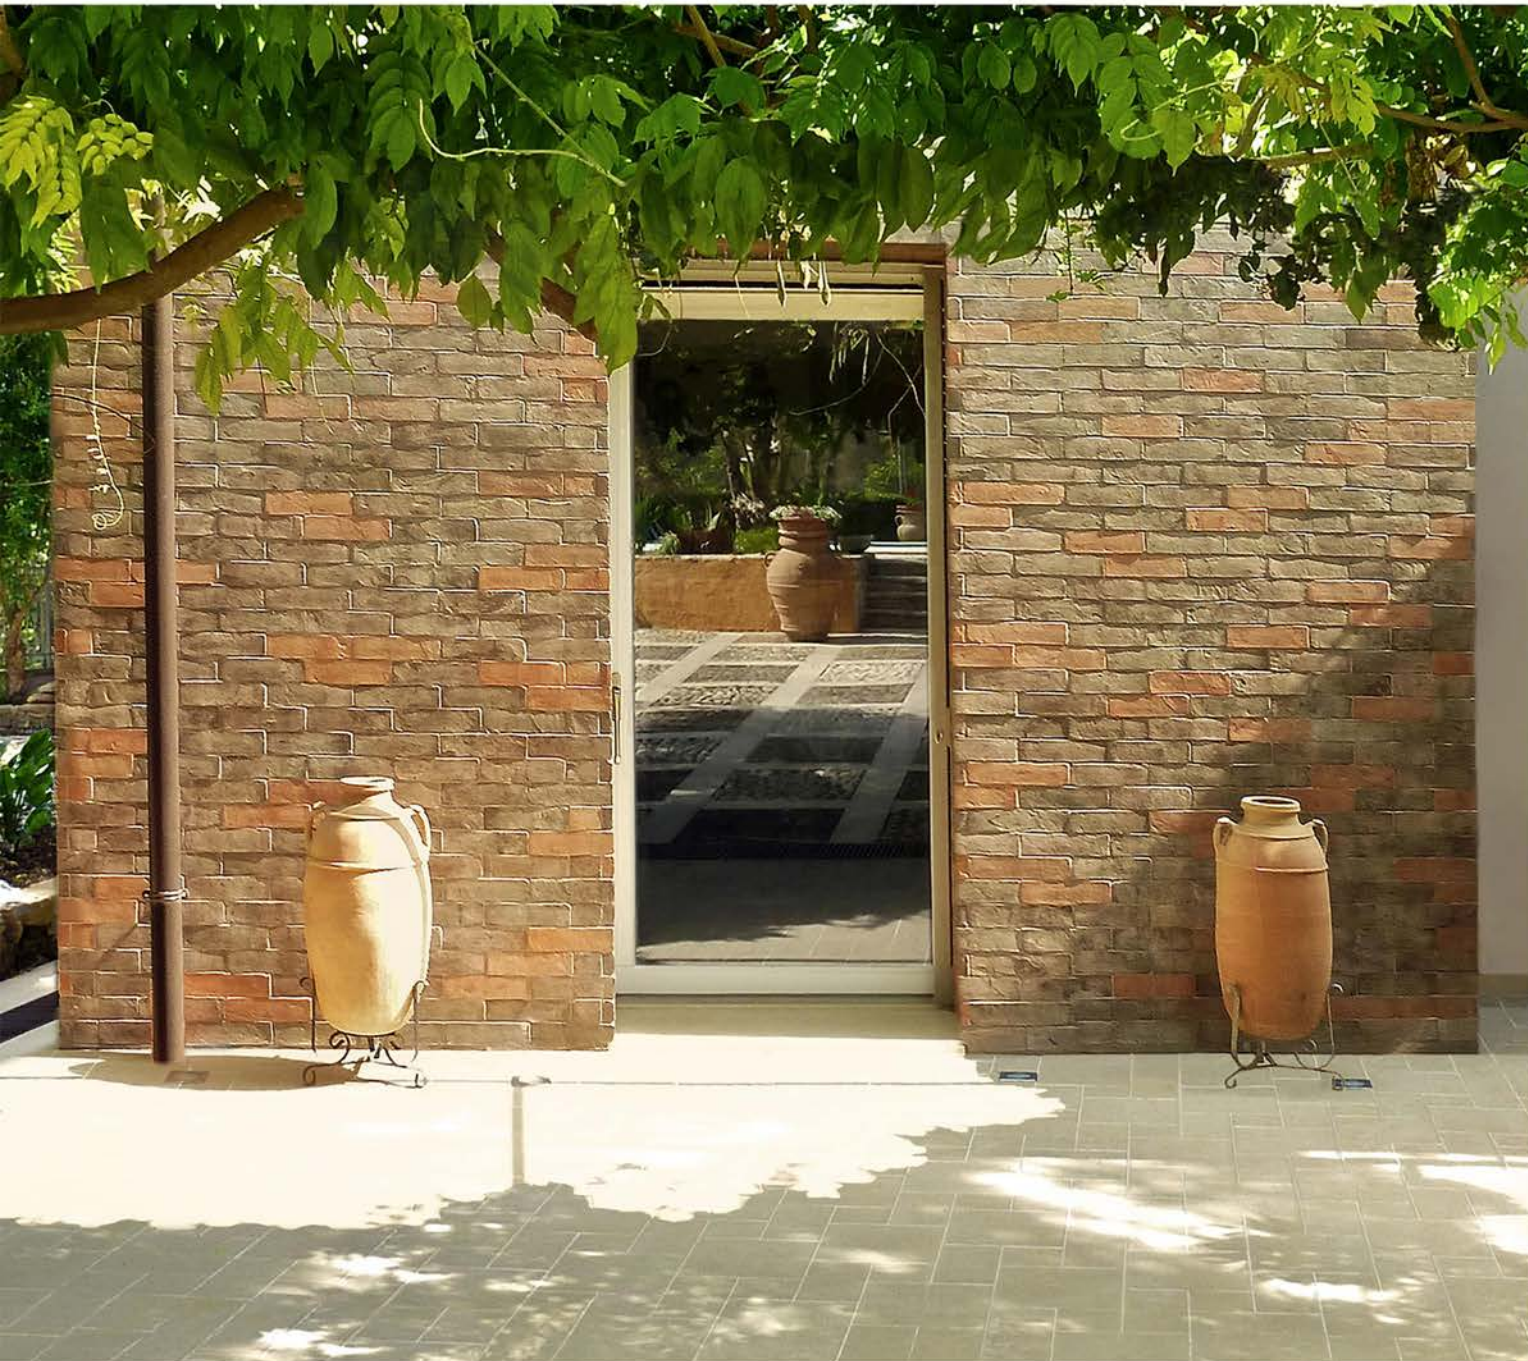

ASCANIO HOUSE