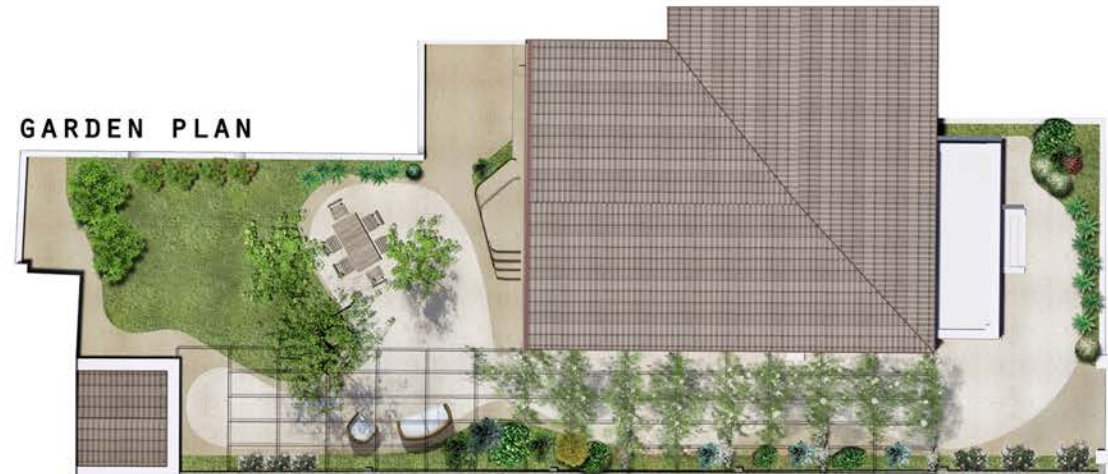

SELINUS HOUSE

SELINUS HOUSE

SELINUS HOUSE

MEDITERRANEO GARDEN

| | |
|------------------|------------------------------|
| TIPE | Residential Private villa |
| Location | Sicily |
| Status | Built |
| Year | 2015 |
| Provide services | Concept Landscape design |

GARDEN PLAN

MEDITERRANEO GARDEN

MEDITERRANEAN GARDEN

INTERIOR

RC HOUSE

TIPE Residential
Private apartment

Location Sicily

Status Built