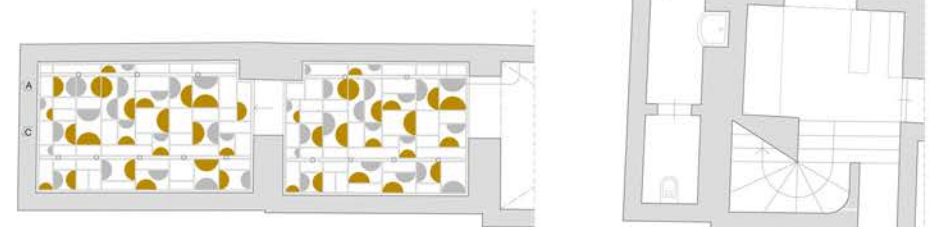

Pianta controsoffitto sale ristorazione