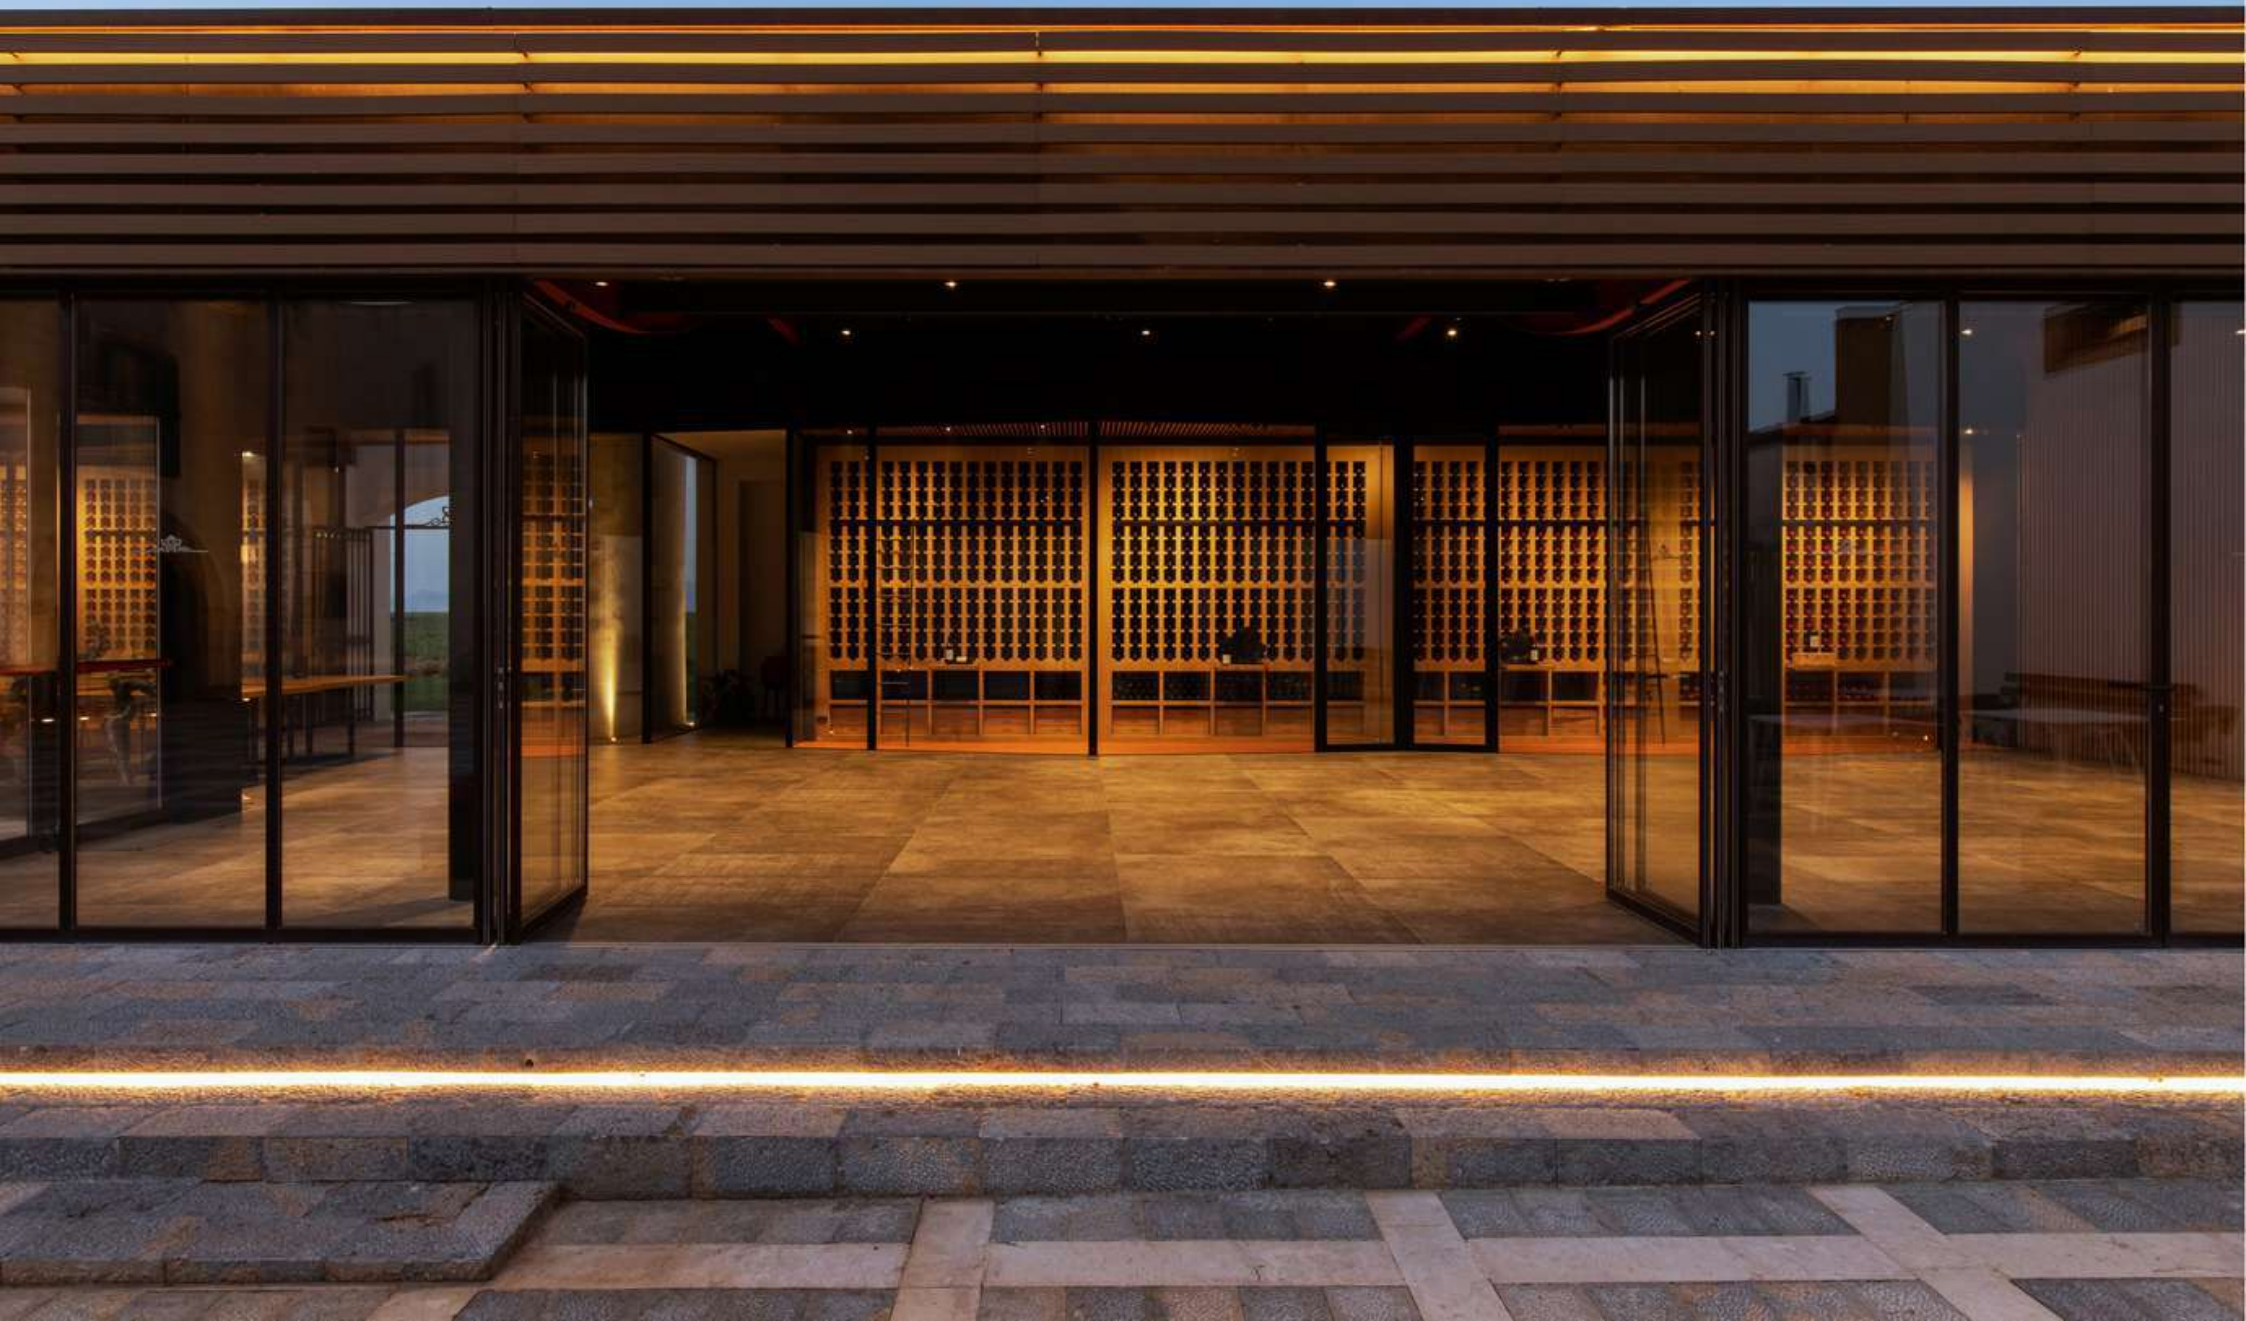

WINE CELLAR BAGLIO DONNA FRANCA