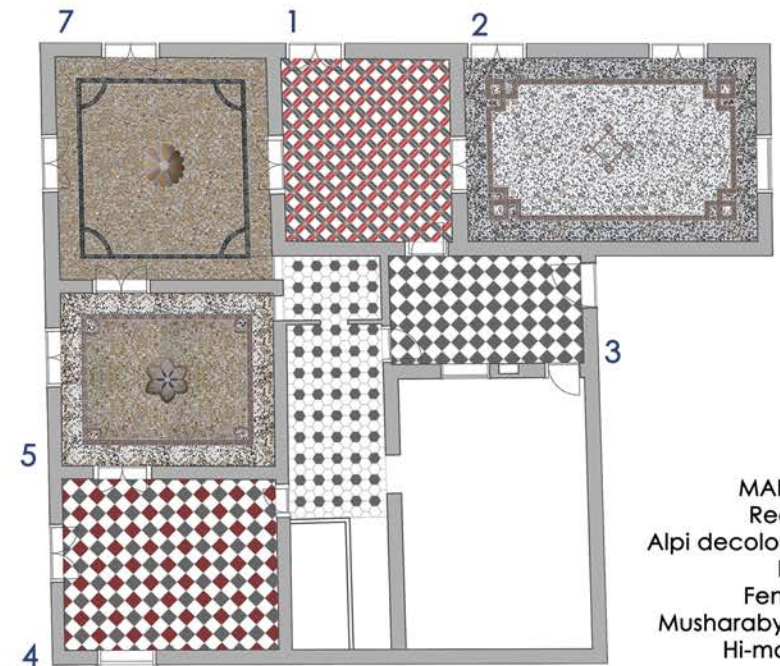

LOFT IN SICILY

LOFT IN SICILY

LOFT IN SICILY

LOFT IN SICILY

LOFT IN SICILY

COMMERCIAL - EXHIBITION

PRIMEK MATERIAL DISTRICT

| | |
|-------------------|---|
| TIPE | Commercial Exhibition space |
| Location | Sicily |
| Status | Built |
| Year | 2018 |
| Provided services | Concept Architecture Interior design Products design |

- MAIN ROOMS
 Reception. 1
 Alpi decolour room. 2
 Hallway. 3
 Fenix room. 4
 Musharabya room. 5
 Hi-max room. 6

PRIMEK MATERIAL DISTRICT

PRIMEK MATERIAL DISTRICT

PRIMEK MATERIAL DISTRICT

PRIMEK MATERIAL DISTRICT