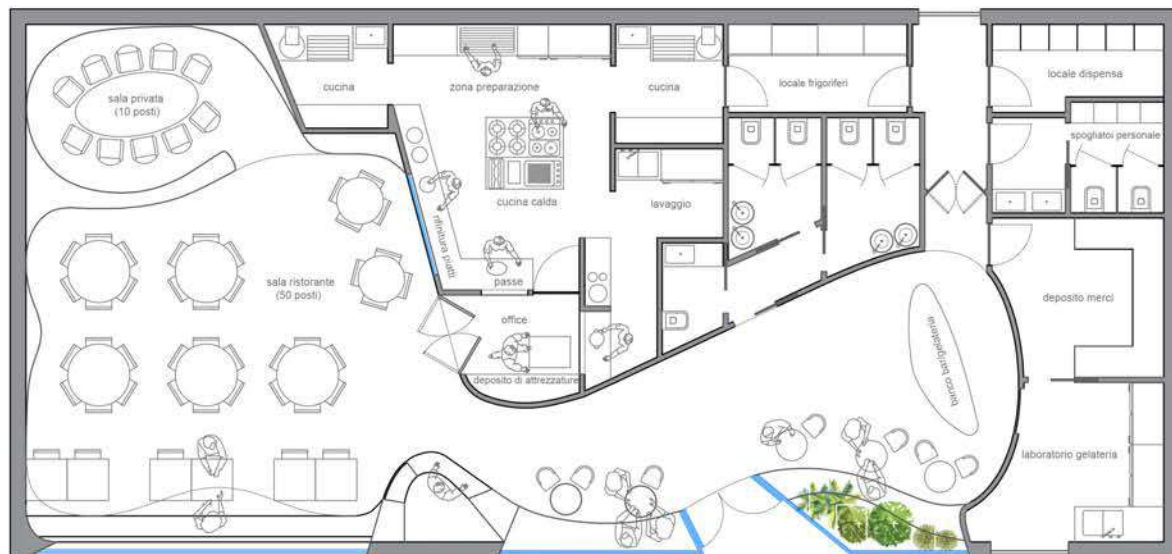

DISTRIBUZIONE AREE (TIPO A)