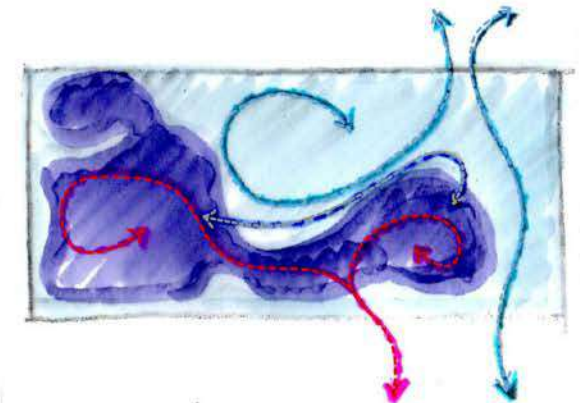

DUBAI RESTAURANT

TIPE	Commercial Restaurant
Location	Dubai
Status	Project
Year	2015
Provided services	Concept Interior design

SPAZI/PERCORSI (TIPO A)