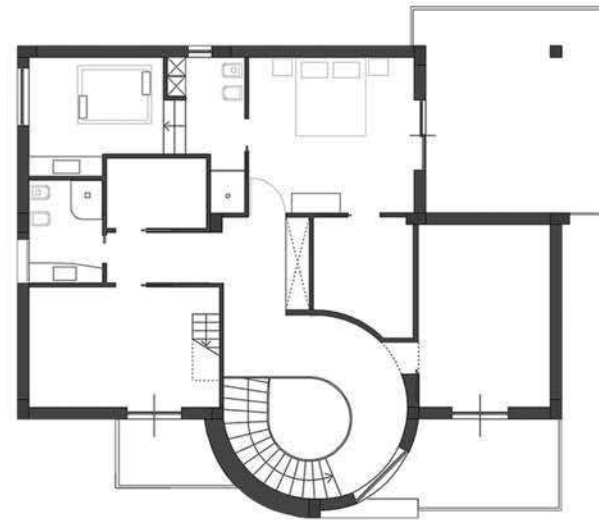

GREEN VIEW HOUSE

GREEN VIEW HOUSE

GREEN VIEW HOUSE

2C HOUSE

| | |
|-------------------|--|
| TIPE | Residential Private villa |
| Location | Sicily |
| Status | Built |
| Year | 2012 |
| Provided services | Concept Architecture Interior design |

GROUND FLOOR

FIRST FLOOR

2C HOUSE

2C HOUSE

2C HOUSE

2C HOUSE

2C HOUSE

2C HOUSE