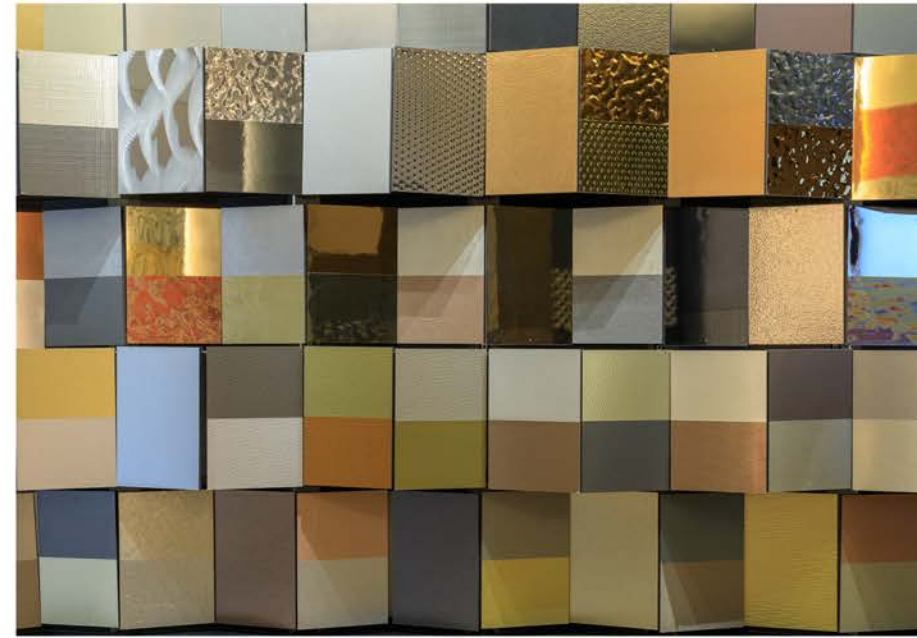

PRIMEK MATERIAL DISTRICT