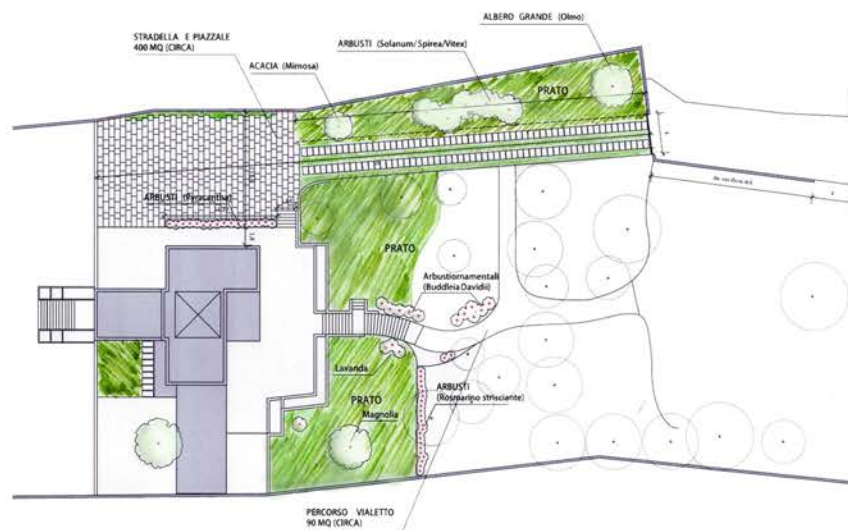

COURTYARD HOUSE OF STONE