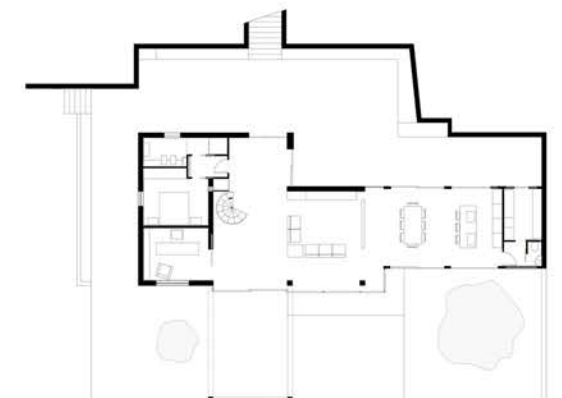

COURTYARD HOUSE OF STONE