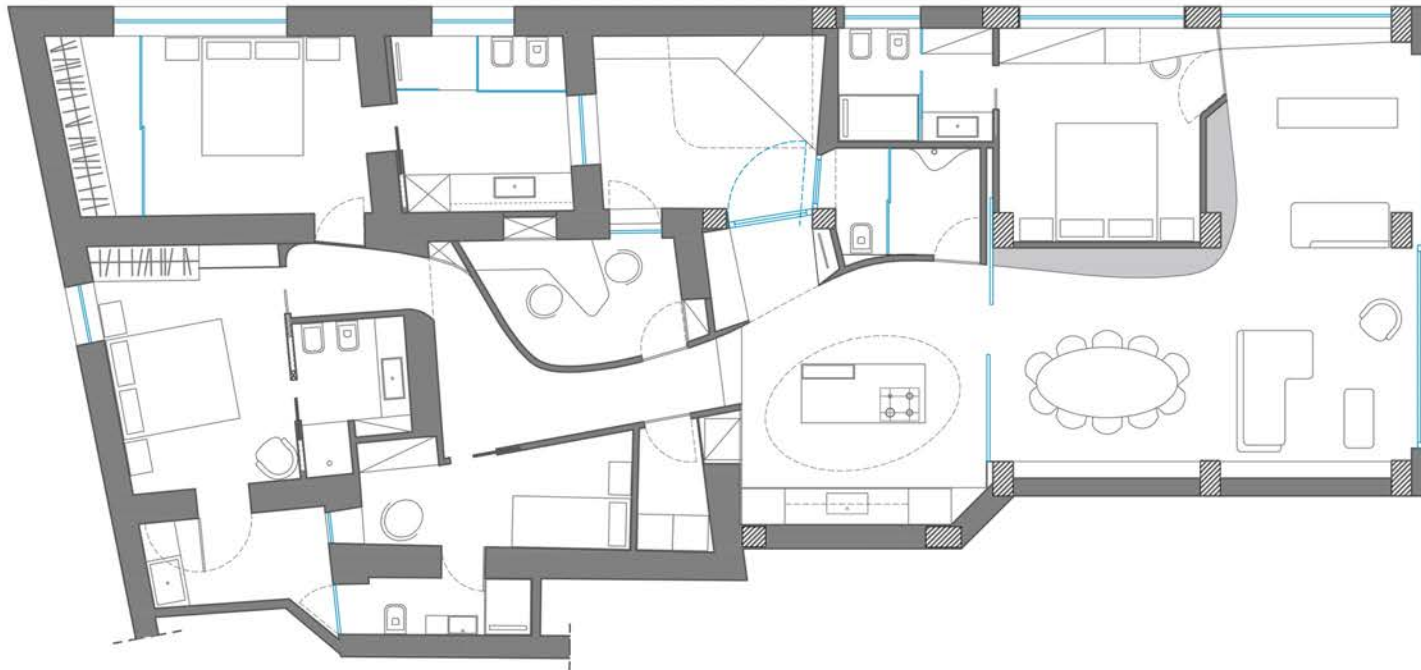

GARDEN PLAN

MEDITERRANEO GARDEN

MEDITERRANEAN GARDEN

INTERIOR

RC HOUSE

TIPE Residential
Private apartment

Location Sicily

Status Built

Year 2018

Provide services Concept
Architecture
Interior design

RC HOUSE

SD HOUSE

TIPE	Residential Private apartment
Location	Sicily
Status	Built
Year	2016
Provided services	Concept Architecture Interior design

VG HOUSE

TIPE	Residential Private house
Location	Sicily
Status	Under construction
Year	2020
Provide	Concept Interior design

VG HOUSE

LOFT IN SICILY

TIPE	Residential Private apartment
Location	Sicily
Status	Built
Year	2011
Provided services	Concept Architecture Interior design