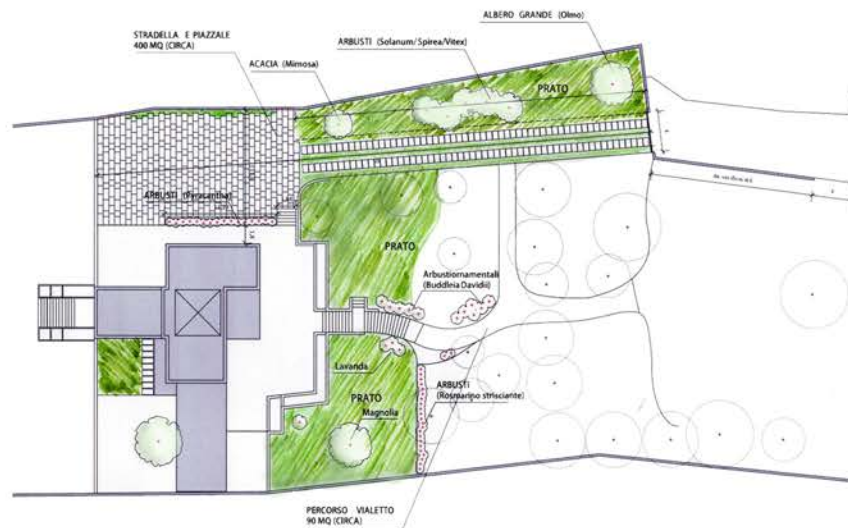

COURTYARD HOUSE OF STONE

COURTYARD HOUSE OF STONE

COURTYARD HOUSE OF STONE

COURTYARD HOUSE OF STONE

COURTYARD HOUSE OF STONE

COURTYARD HOUSE OF STONE

GREEN VIEW HOUSE

TIPE	Residential Private villa
Location	Sicily (IT)
Status	Ongoing project
Year	2020
Provide services	Concept Architecture Interior design Landscape design

GREEN VIEW HOUSE

GREEN VIEW HOUSE

GREEN VIEW HOUSE

2C HOUSE

TIPE	Residential Private villa
Location	Sicily
Status	Built
Year	2012
Provided services	Concept Architecture Interior design

GROUND FLOOR

FIRST FLOOR