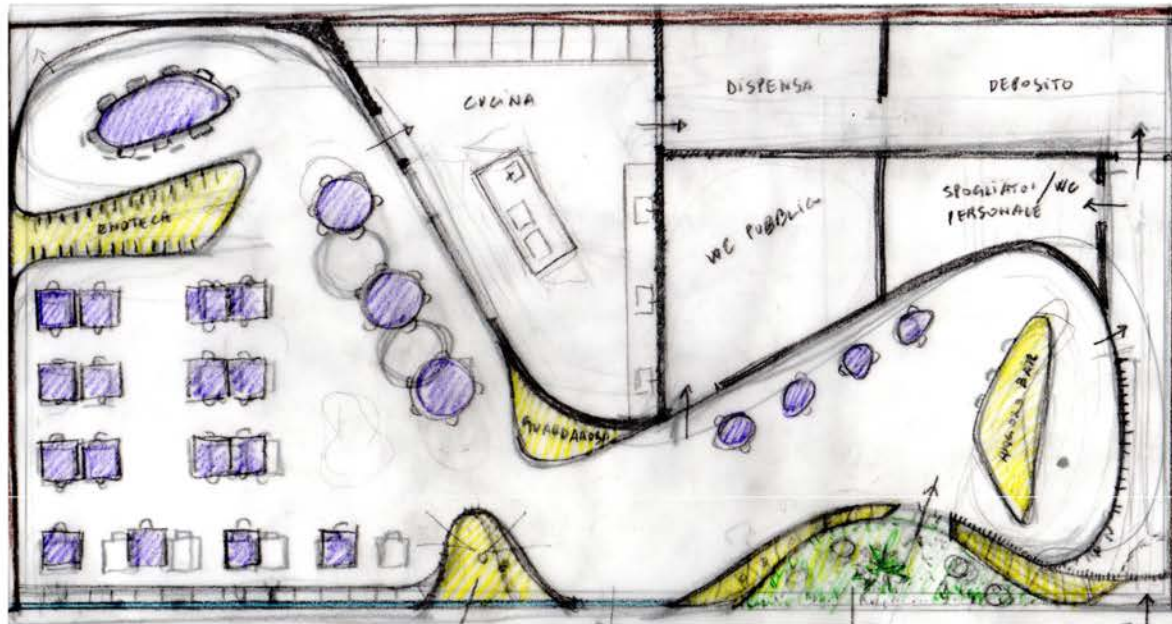

MARINE GOLD RESTAURANT

TIPE	Commercial Restaurant
Location	Sicily
Status	Built
Year	2018
Provided services	Concept Architecture Interior design

Sezione A-A'

Sezione B-B'

Pianta progetto

Pianta controsoffitto sale ristorazione

MARINE GOLD RESTAURANT

MARINE GOLD RESTAURANT

MARINE GOLD RESTAURANT

MARINE GOLD RESTAURANT

MARINE GOLD RESTAURANT

DUBAI RESTAURANT

TIPE	Commercial Restaurant
Location	Dubai
Status	Project
Year	2015
Provided services	Concept Interior design

SPAZI/PERCORSI (TIPO A)

DISTRIBUZIONE AREE (TIPO A)

DUBAI RESTAURANT