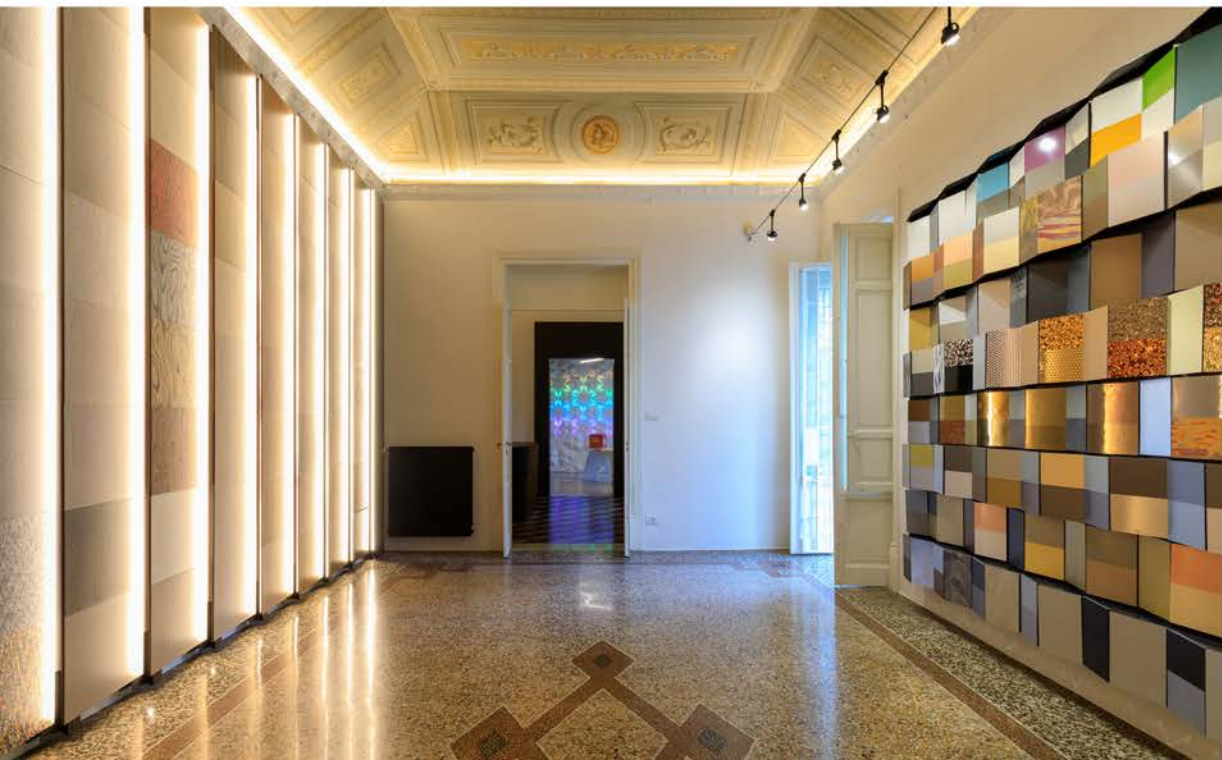

PRIMEK MATERIAL DISTRICT