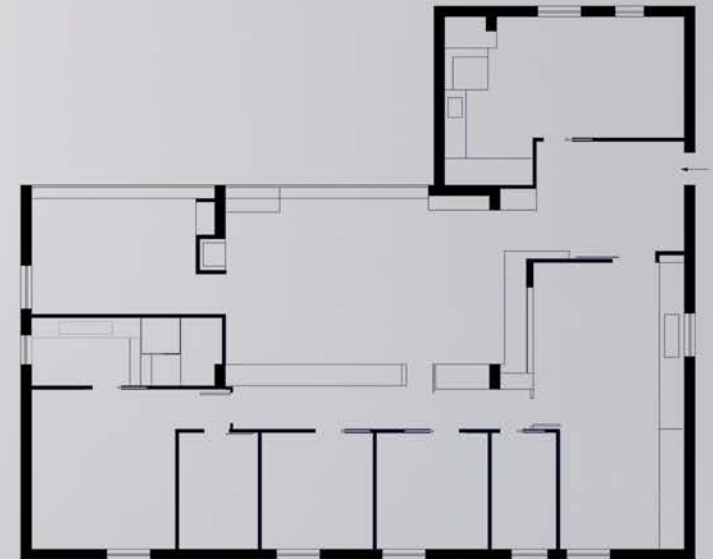

VG HOUSE

TIPE	Residential Private house
Location	Sicily
Status	Under construction
Year	2020
Provide	Concept Interior design

VG HOUSE

LOFT IN SICILY

TIPE	Residential Private apartment
Location	Sicily
Status	Built
Year	2011
Provided services	Concept Architecture Interior design