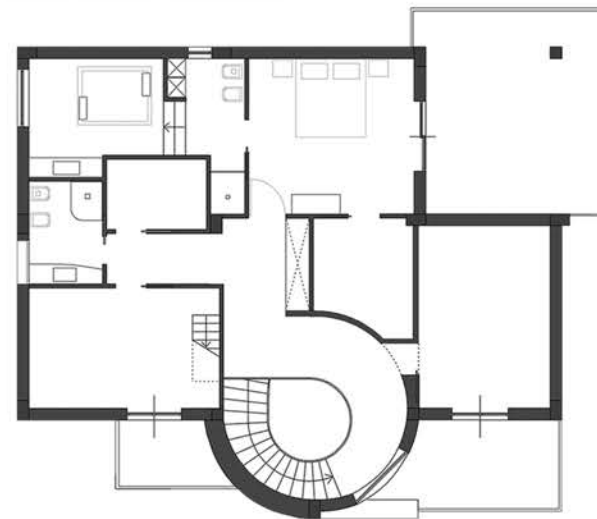

GREEN VIEW HOUSE

GREEN VIEW HOUSE

GREEN VIEW HOUSE

2C HOUSE

TIPE	Residential Private villa
Location	Sicily
Status	Built
Year	2012
Provided services	Concept Architecture Interior design

GROUND FLOOR

FIRST FLOOR