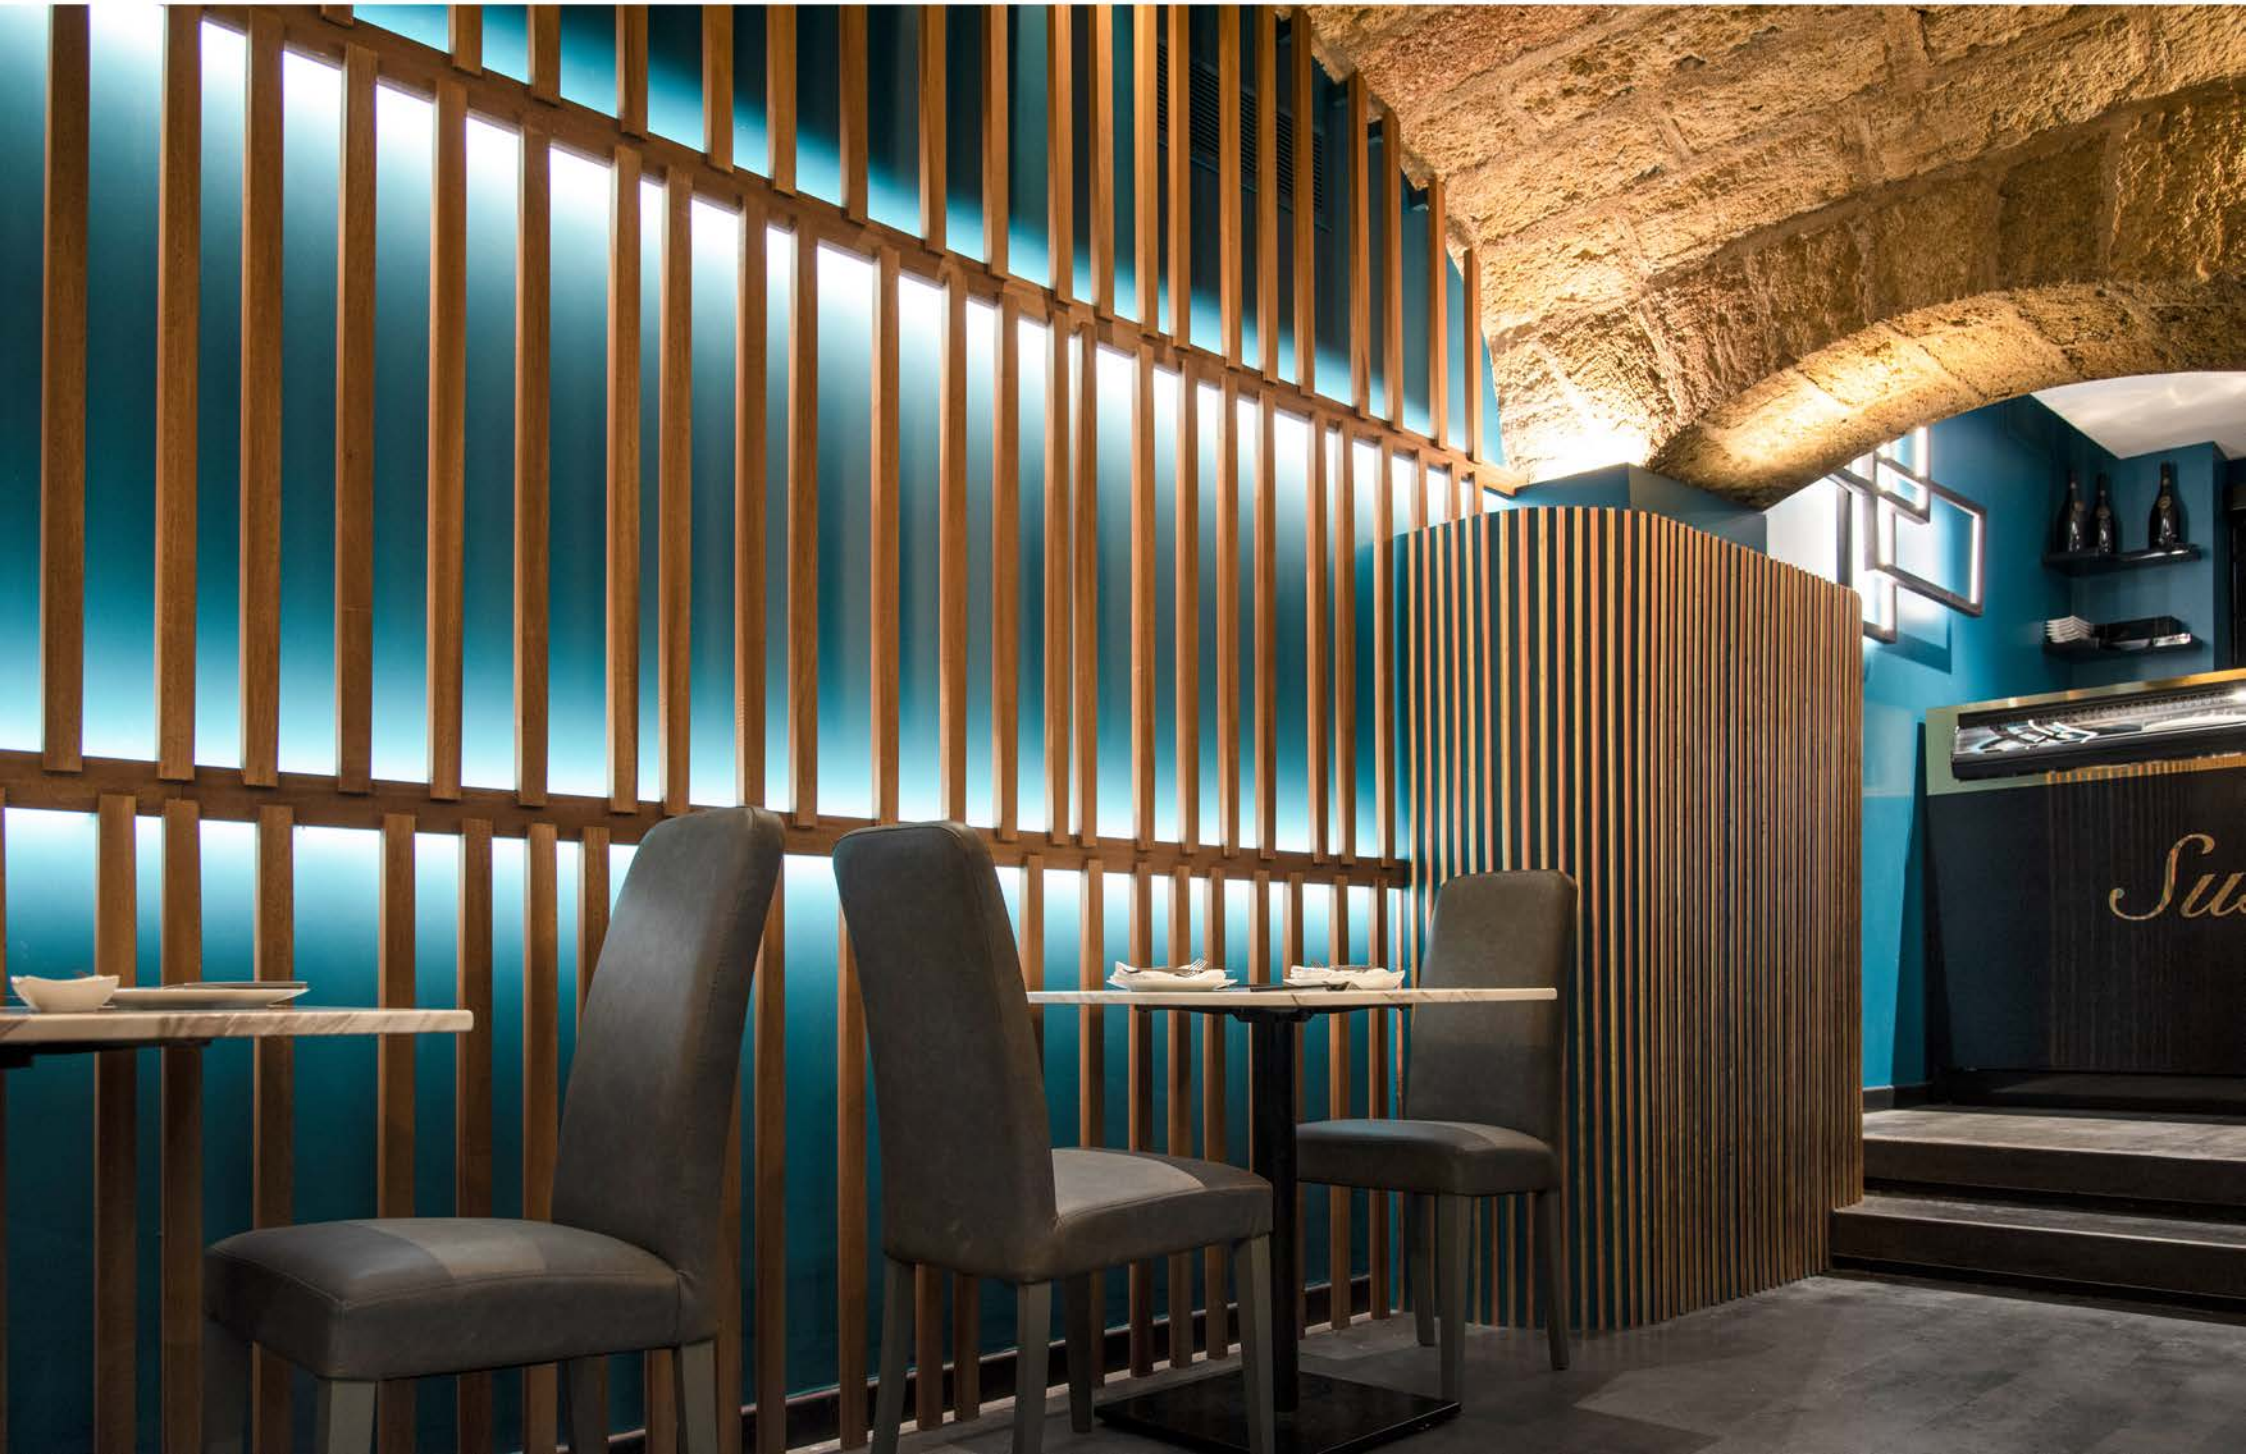

MARINE GOLD RESTAURANT

TIPE	Commercial Restaurant
Location	Sicily
Status	Built
Year	2018
Provided services	Concept Architecture Interior design

Sezione A-A'

Sezione B-B'

Pianta progetto

Pianta controsoffitto sale ristorazione

MARINE GOLD RESTAURANT

MARINE GOLD RESTAURANT

MARINE GOLD RESTAURANT

MARINE GOLD RESTAURANT

MARINE GOLD RESTAURANT

DUBAI RESTAURANT

TIPE	Commercial Restaurant
Location	Dubai
Status	Project
Year	2015
Provided services	Concept Interior design