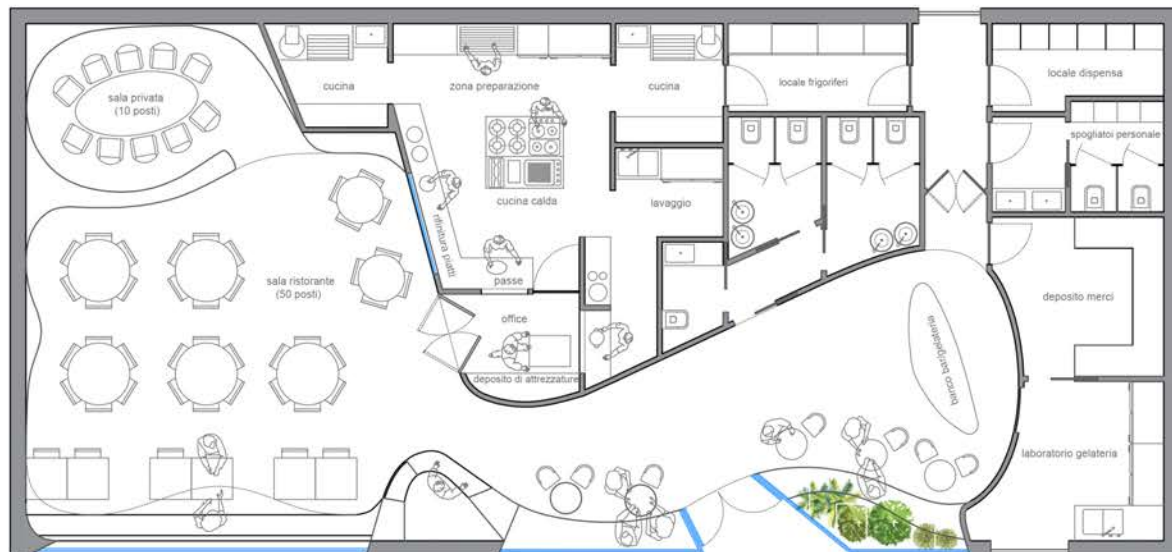

MARINE GOLD RESTAURANT

TIPE	Commercial Restaurant
Location	Sicily
Status	Built
Year	2018
Provided services	Concept Architecture Interior design

Sezione A-A'

Sezione B-B'

Pianta progetto

Pianta controsoffitto sale ristorazione

MARINE GOLD RESTAURANT

MARINE GOLD RESTAURANT

MARINE GOLD RESTAURANT

MARINE GOLD RESTAURANT

MARINE GOLD RESTAURANT

DUBAI RESTAURANT

TIPE	Commercial Restaurant
Location	Dubai
Status	Project
Year	2015
Provided services	Concept Interior design

SPAZI/PERCORSI (TIPO A)

DISTRIBUZIONE AREE (TIPO A)

DUBAI RESTAURANT