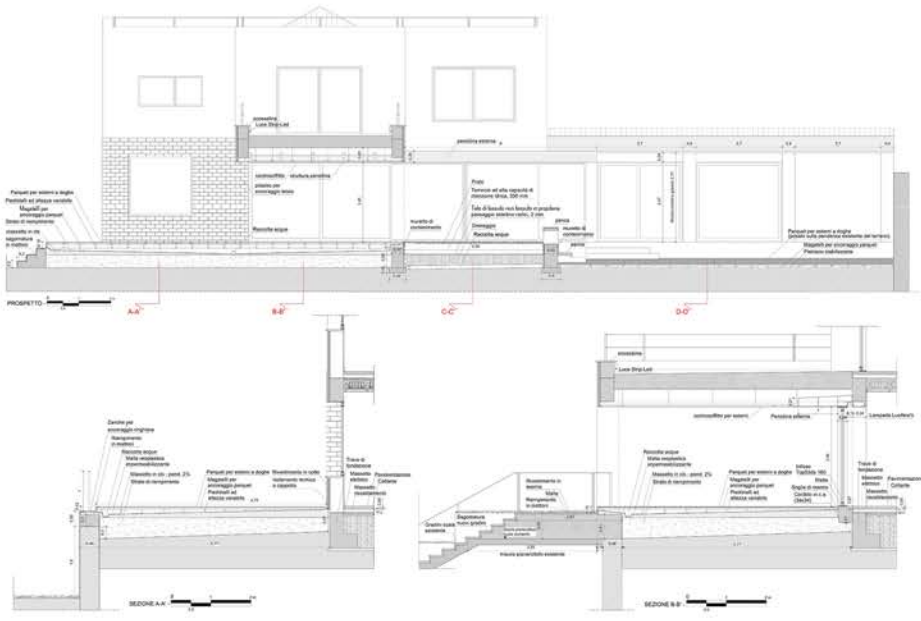

COURTYARD HOUSE OF STONE