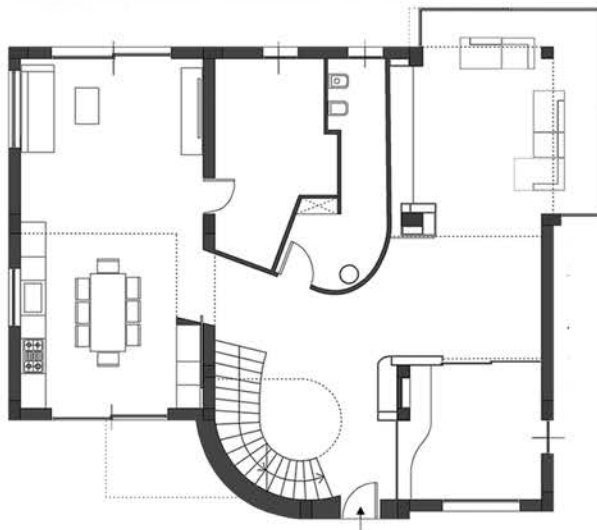

GREEN VIEW HOUSE

GREEN VIEW HOUSE

GREEN VIEW HOUSE

2C HOUSE

TIPE	Residential Private villa
Location	Sicily
Status	Built
Year	2012
Provided services	Concept Architecture Interior design

GROUND FLOOR

FIRST FLOOR