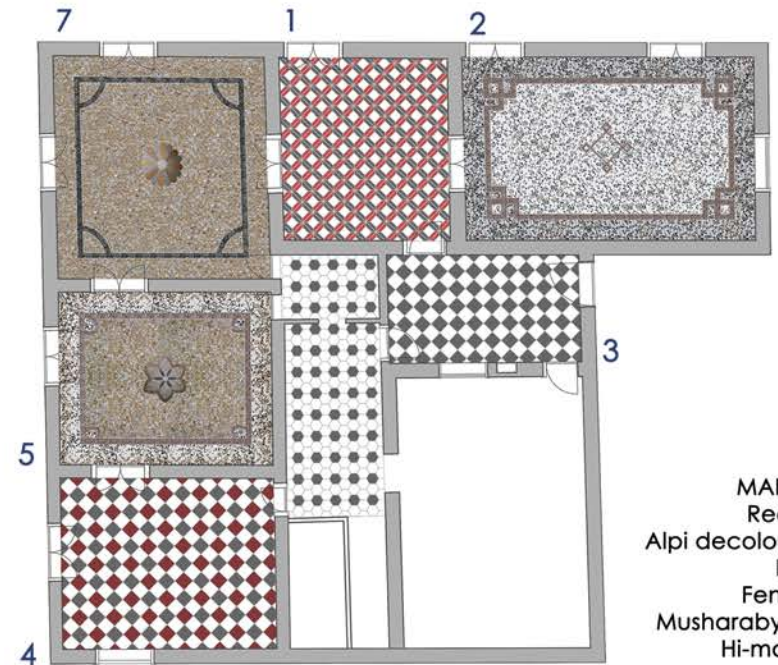

VG HOUSE

TIPE	Residential Private house
Location	Sicily
Status	Under construction
Year	2020
Provide	Concept Interior design

VG HOUSE

LOFT IN SICILY

TIPE	Residential Private apartment
Location	Sicily
Status	Built
Year	2011
Provided services	Concept Architecture Interior design

LOFT IN SICILY

LOFT IN SICILY

LOFT IN SICILY

LOFT IN SICILY

LOFT IN SICILY

COMMERCIAL - EXHIBITION

PRIMEK MATERIAL DISTRICT

TIPE	Commercial Exhibition space
Location	Sicily
Status	Built
Year	2018
Provided services	Concept Architecture Interior design Products design

- MAIN ROOMS
 Reception. 1
 Alpi decolour room. 2
 Hallway. 3
 Fenix room. 4
 Musharabya room. 5
 Hi-max room. 6

PRIMEK MATERIAL DISTRICT

PRIMEK MATERIAL DISTRICT

PRIMEK MATERIAL DISTRICT

PRIMEK MATERIAL DISTRICT

MARINE GOLD RESTAURANT

TIPE	Commercial Restaurant
Location	Sicily
Status	Built
Year	2018
Provided services	Concept Architecture Interior design

Sezione A-A'

Sezione B-B'

Pianta progetto

Pianta controsoffitto sale ristorazione