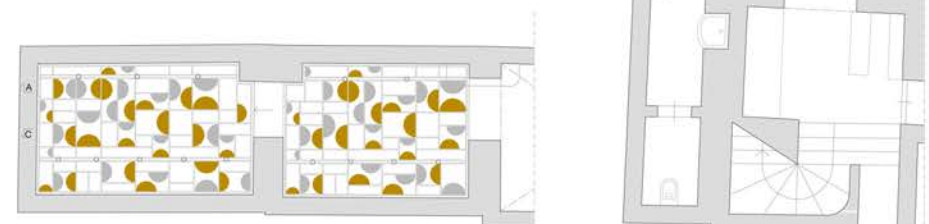

MARINE GOLD RESTAURANT

TIPE	Commercial Restaurant
Location	Sicily
Status	Built
Year	2018
Provided services	Concept Architecture Interior design

Sezione A-A'

Sezione B-B'

Pianta progetto

Pianta controsoffitto sale ristorazione